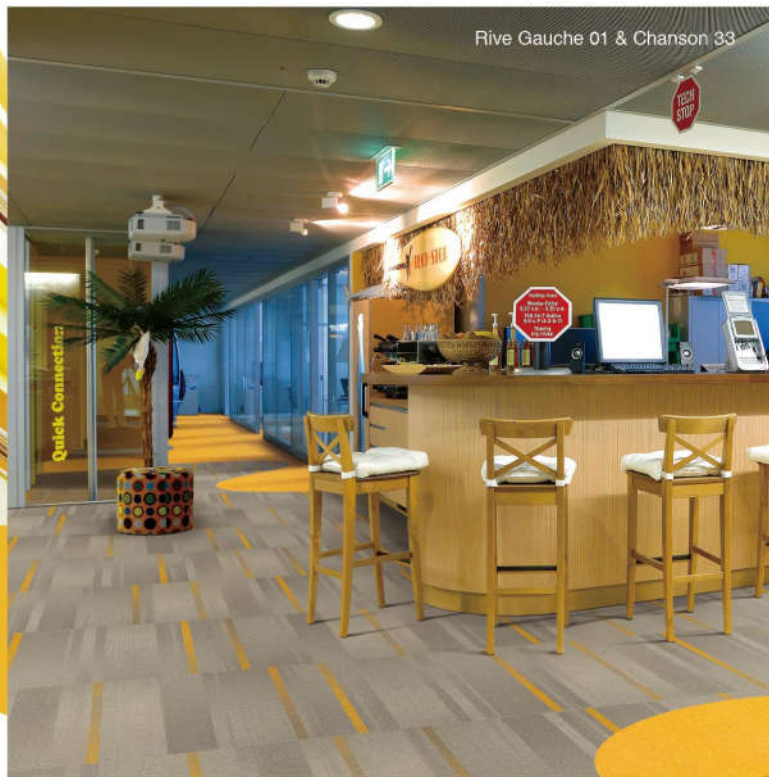

*your color story*

**VOXFLO**

[www.voxflor.com](http://www.voxflor.com)

400 021 0790

CHANSON  
&  
RIVE GAUCHÉ

**VOXFLO**

Chanson 06, 09, 19

Chanson 08, 10, 16

## Specifications & Approved installation methods

Style Name:	Chanson / Rive Gauche
Construction:	Level Loop / Multi-level Loop
Fiber:	VOXFLOOR Certified Nylon
Gauge:	1/10" / 1/12"
Stitches:	10 per inch / 11 per inch
Average Pile Height:	3mm±0.5mm / 4mm±0.5mm
Backing:	PVC with fiberglass
Tile size:	50cm*50cm
Traffic Classification:	Class II, Heavy Commercial / Class III, Extra Heavy Commercial
Anti-microbial:	Health Guard (Available)
Flammability:	ASTM E 648 Class I, GB8624-2012 B1(C)
Smoke Density:	ASTM E 662 Less than 450, GB/T 8627-1999
Static Propensity:	AATCC-134 ≤3.5kV, GB/T 18044-2008