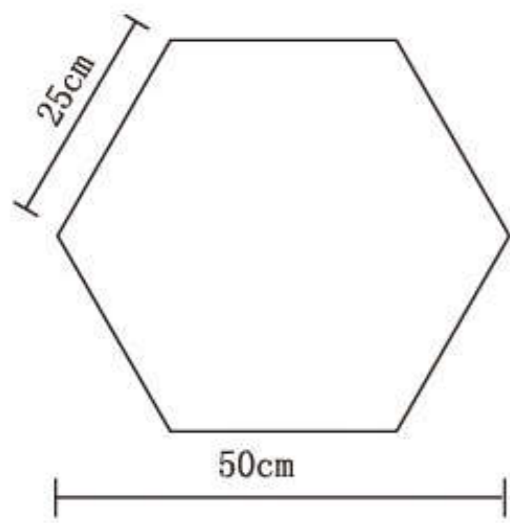

HEXAGON

Specifications

Style Name:	Shapes
Construction:	Multi-level Loop & Tip Shear
Fiber:	Invista Antron® Nylon 66
Gauge:	1/12"
Stitches:	11 per inch
Pile Weight:	21OZ / yd²
Average Pile Height:	4mm±0.5mm
Backing:	PVC with fiberglass
Tile size:	50cm*50cm
Traffic Classification:	Class II, Heavy Commercial
Anti-microbial:	Health Guard (Available)
Flammability:	ASTM E 648 Class I, GB8624-2012 B1(C)
Smoke Density:	ASTM E 662 Less than 450, GB/T 8627-1999
Static Propensity:	AATCC-134 ≤3.5kV, GB/T 18044-2008