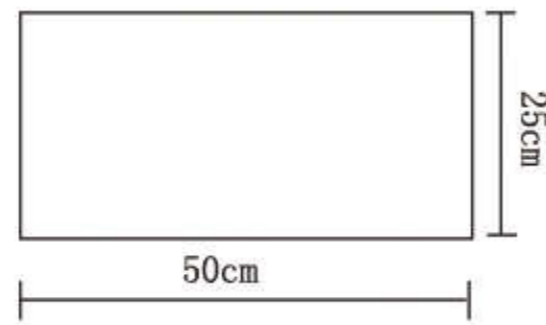

RECTANGLE

Specifications

Style Name:	Shapes
Construction:	Multi-level Loop & Tip Shear
Fiber:	Invista Antron® Nylon 66
Gauge:	1/12"
Stitches:	11 per inch
Pile Weight:	21OZ / yd²
Average Pile Height:	4mm±0.5mm
Backing:	PVC with fiberglass
Tile size:	50cm*50cm
Traffic Classification:	Class II, Heavy Commercial
Anti-microbial:	Health Guard (Available)
Flammability:	ASTM E 648 Class I, GB8624-2012 B1(C)
Smoke Density:	ASTM E 662 Less than 450, GB/T 8627-1999
Static Propensity:	AATCC-134 ≤3.5kV, GB/T 18044-2008