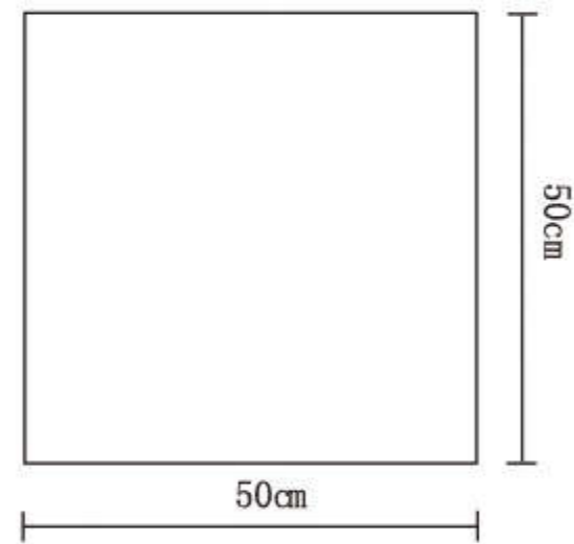

SQUARE

Specifications

Style Name:	Shapes
Construction:	Multi-level Loop & Tip Shear
Fiber:	Invista Antron® Nylon 66
Gauge:	1/12"
Stitches:	11 per inch
Pile Weight:	21OZ / yd²
Average Pile Height:	4mm±0.5mm
Backing:	PVC with fiberglass
Tile size:	50cm*50cm
Traffic Classification:	Class II, Heavy Commercial
Anti-microbial:	Health Guard (Available)
Flammability:	ASTM E 648 Class I, GB8624-2012 B1(C)
Smoke Density:	ASTM E 662 Less than 450, GB/T 8627-1999
Static Propensity:	AATCC-134 ≤3.5kV, GB/T 18044-2008