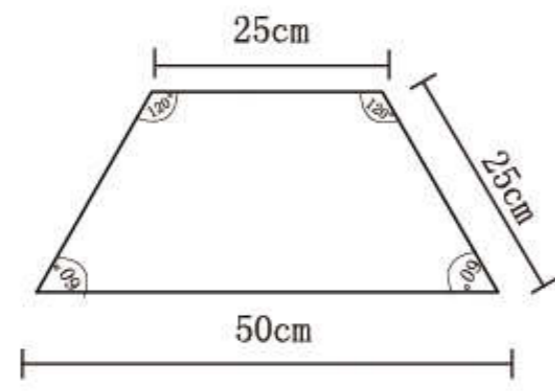

TRAPEZOID

Specifications

Style Name:	Shapes
Construction:	Multi-level Loop & Tip Shear
Fiber:	Invista Antron® Nylon 66
Gauge:	1/12"
Stitches:	11 per inch
Pile Weight:	21OZ / yd²
Average Pile Height:	4mm±0.5mm
Backing:	PVC with fiberglass
Tile size:	50cm*50cm
Traffic Classification:	Class II, Heavy Commercial
Anti-microbial:	Health Guard (Available)
Flammability:	ASTM E 648 Class I, GB8624-2012 B1(C)
Smoke Density:	ASTM E 662 Less than 450, GB/T 8627-1999
Static Propensity:	AATCC-134 ≤3.5kV, GB/T 18044-2008