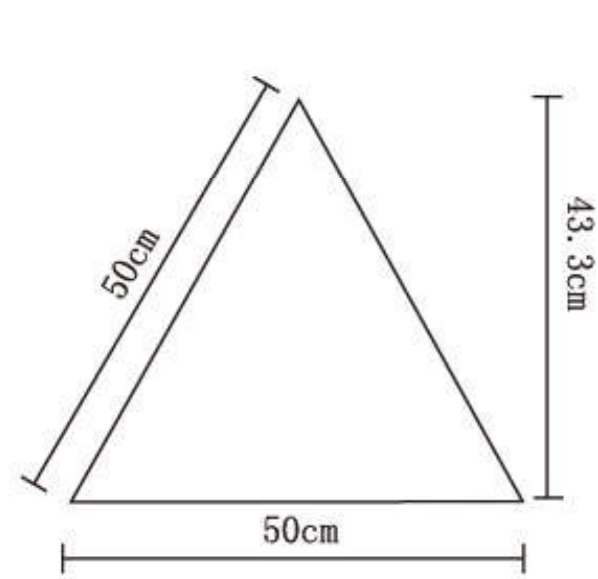

TRIANGLE

Specifications

Style Name:	Shapes
Construction:	Multi-level Loop & Tip Shear
Fiber:	Invista Antron® Nylon 66
Gauge:	1/12"
Stitches:	11 per inch
Pile Weight:	21OZ / yd²
Average Pile Height:	4mm±0.5mm
Backing:	PVC with fiberglass
Tile size:	50cm*50cm
Traffic Classification:	Class II, Heavy Commercial
Anti-microbial:	Health Guard (Available)
Flammability:	ASTM E 648 Class I, GB8624-2012 B1(C)
Smoke Density:	ASTM E 662 Less than 450, GB/T 8627-1999
Static Propensity:	AATCC-134 ≤3.5kV, GB/T 18044-2008