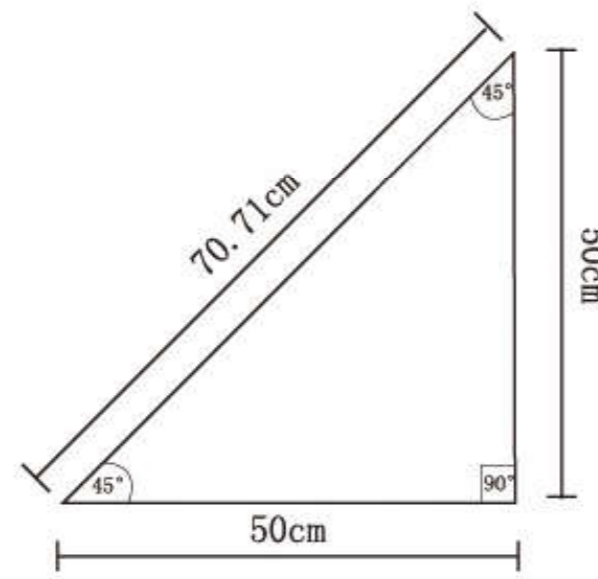

FURTHER INFORMATION CALL 400 021 0790

HEXAGON

TRAPEZOID

RECTANGLE

TRIANGLE

RIGHTANGLE

SQUARE

## Specifications

Style Name:	Shapes
Construction:	Multi-level Loop & Tip Shear
Fiber:	Invista Antron® Nylon 66
Gauge:	1/12"
Stitches:	11 per inch
Pile Weight:	21OZ / yd <sup>2</sup>
Average Pile Height:	4mm±0.5mm
Backing:	PVC with fiberglass
Tile size:	50cm*50cm
Traffic Classification:	Class II, Heavy Commercial
Anti-microbial:	Health Guard (Available)
Flammability:	ASTM E 648 Class I, GB8624-2012 B1(C)
Smoke Density:	ASTM E 662 Less than 450, GB/T 8627-1999
Static Propensity:	AATCC-134 ≤3.5kV, GB/T 18044-2008