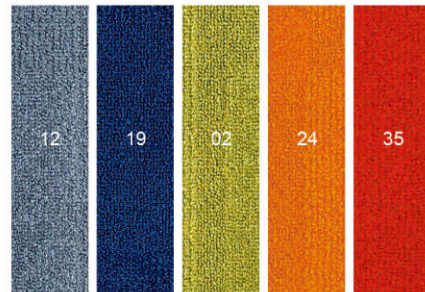

tasty
tangerine

Strike-429

Strike

blue
lagoon

Strike-435

Strike

red
head

Strike-102

Accent Color

5 designer tones
on an ecru base
deliver a stylish effect
in complete harmony

Strike-102

Strikeout-001

Strike-212

Accent Color

5 trending interior shades
combined with clay
transform vision
into a modern reality

Strike-335

35

22

33

19

02

Accent Color

5 jewel brights
combine
with cool charcoal
for a big impact

Strike has 29 standard colors.

Strike-102 **Strike-119** **Strike-121** **Strike-123** **Strike-133** **Strike-202** **Strike-212**

Strike-219 **Strike-224** **Strike-235** **Strike-302** **Strike-319** **Strike-322** **Strike-333**